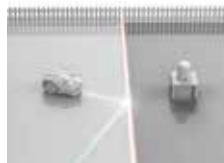

A FLOWER MEADOW IN THE GARDEN

A flower meadow in the garden is just beginning to grow and is attracting the first insects. Now is the wrong time for the robot lawn mower to pass through.