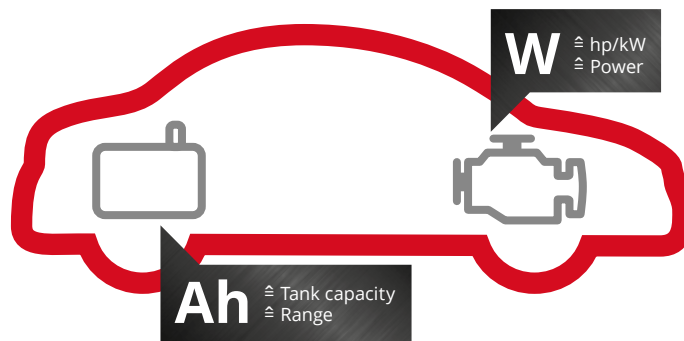

POWER X-CHANGE PLUS. THE PLUS IN POWER

Rechargeable batteries vary not just in terms of running time and weight. What is also critically important is the power that they provide. With Power X-Change PLUS Technology you get more power per cell, so that you can work with plenty of power even on challenging applications as well.

If, for example, you want to use your angle grinder for cutting work, the running time (see Ah rating) is generally not critical. Sufficient power, on the other hand, is. A car is a useful comparison. Uphill or when overtaking, more power, in other words more hp respectively kW, is needed.

PUREPOWER – INNOVATIVE DRIVE TECHNOLOGY FOR THE HIGHEST DEMANDS.

Various Power X-Change devices are equipped with brushless motors. They offer significant advantages compared to carbon brush motor:

- MORE POWER
- LONGER RUNNING TIMES
- LONGER SERVICE LIFE
- MORE COMPACT DESIGN
- MAINTENANCE-FREE