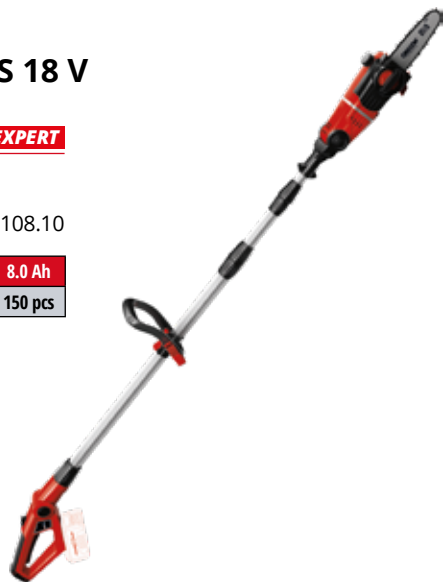

CORDLESS POLE-MOUNTED PRUNERS 18 V

GE-LC 18 Li T

EXPERT

- Bar length / cutting length: 200 mm / 170 mm
- Cutting speed: 3.76 m/s

Article only available without battery / charger Art. No. 34.108.10

¹⁾	1.5 Ah	2.0 Ah	2.5 Ah	3.0 Ah	4.0 Ah	5.2 Ah	6.0 Ah	8.0 Ah
²⁾	30 pcs	40 pcs	48 pcs	60 pcs	75 pcs	100 pcs	120 pcs	150 pcs

For best performance select a battery with at least 2.5 Ah

FITTED WITH
OREGON
CHAIN AND BAR

- 90° swivel attachment for horizontal cuts
- Main handle + motor head tilttable by several settings
- Toolless chain tensioning and changing

GC-LC 18/20 Li T

CLASSIC

- Bar length / cutting length: 200 mm / 195 mm
- Cutting speed: 5.5 m/s

Article only available without battery / charger Art. No. 34.105.81

¹⁾	1.5 Ah	2.0 Ah	2.5 Ah	3.0 Ah	4.0 Ah	5.2 Ah	6.0 Ah	8.0 Ah
²⁾	37 pcs	50 pcs	65 pcs	75 pcs	100 pcs	130 pcs	155 pcs	200 pcs

For best performance select a battery with at least 2.5 Ah

- Telescopic aluminium handle with extension
- Automatic chain lubrication
- Metal gear box