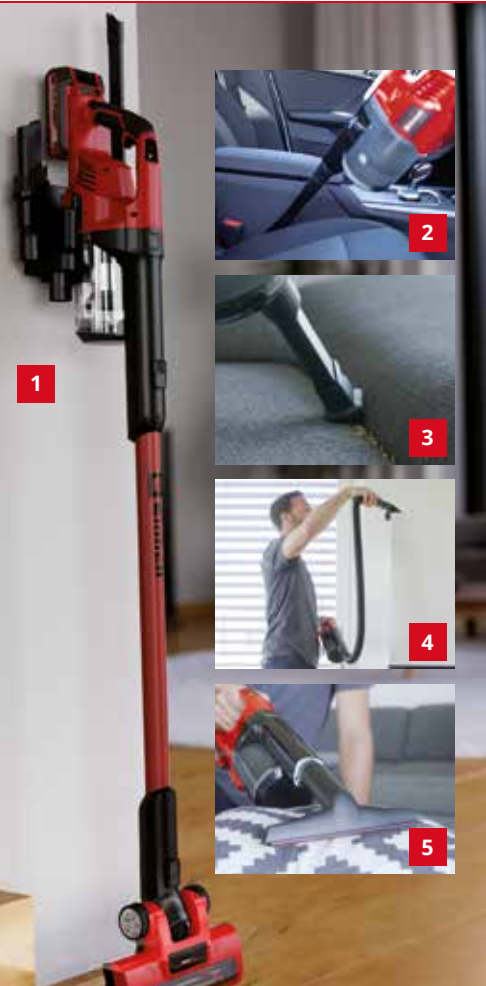

CORDLESS STICK VAC CLEANER 18 V

TE-SV 18 Li

EXPERT

- Tank volume: 0.6 l
- Speed settings: 2 (ECO/BOOST)
- Cyclone separator: changeable and washable

Article only available without battery / charger Art. No. 23.471.80

Battery capacity ¹⁾	1.5 Ah	2.0 Ah	2.5 Ah	3.0 Ah	4.0 Ah	5.2 Ah	6.0 Ah	8.0 Ah
Max. operating time per battery charge in idle mode (BOOST mode) ²⁾	8 min	11 min	13 min	18 min	22 min	28 min	35 min	44 min
Max. operating time per battery charge in idle mode (ECO mode) ³⁾	19 min	25 min	31 min	38 min	50 min	65 min	80 min	100 min

¹⁾ Battery capacity

²⁾ Max. operating time per battery charge in idle mode (BOOST mode)

³⁾ Max. operating time per battery charge in idle mode (ECO mode)

EXTENSIVE ACCESSORIES

1. **1 Wall bracket**
   for storing the device and the accessories
2. **2 Flexible crevice nozzle**
   for vacuuming hard-to-reach areas in the car
3. **3 2-in-1 nozzle**
   for slits on the sofa

- **2-in-1 device:**
  hand-held vacuum cleaner + upright vacuum cleaner
- **No dirt bag:** empty the dust collection container at the push of a button
- **Well illuminated work area** thanks to 4 spotlight LEDs

ALSO AVAILABLE: ACCESSORY SET (23.512.67)

1. **4 Hose and universal nozzle**
   for user-friendly cleaning in the living-room / car / etc.
2. **5 Upholstery nozzle**
   for cushions

1